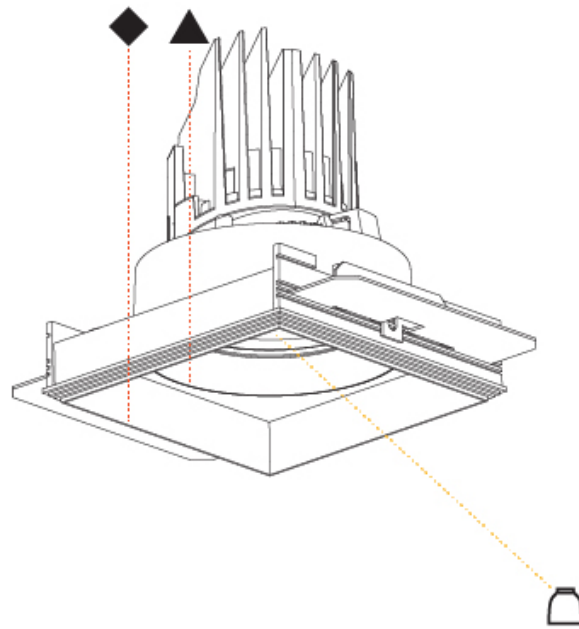

BIONIQ SQUARE ADJUSTABLE TRIMLESS

A37887-

PROJECT

TYPE

SPECIFIER

QUANTITY

DATE

A