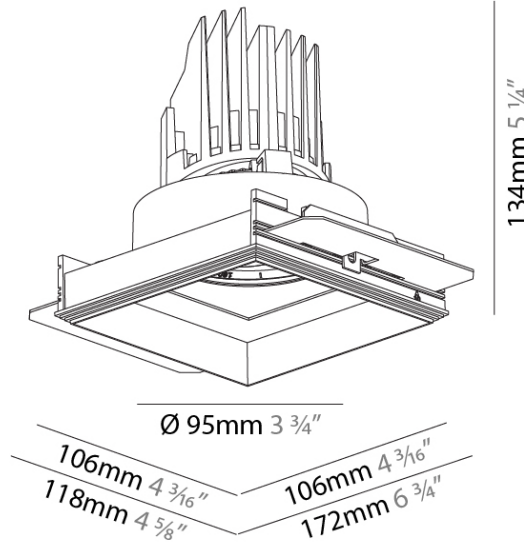

ELECTRICAL
Lamp Type: LED (Zhaga Standard)
Input Wattage (W): 13.2 / 16.5
Total Output Wattage (W): 12.1 / 14.7
[Dimming: Tri-Mode (Non-Dimming and Phase Dimming (120Vac only) and 0-10V Dimming)](#)
Driver Included: No
Driver Location: Recessed Housing
Driver Type: Constant Current - Universal
Driver Class: Class 2
Housing: See components
Input Voltage (V): 120 - 277
Constant Current (MA): 350

LED
Number of LEDs: 1
[Color Temperature (°K): 2700 / 3000 / 3500 / 4000](#)
Max. Delivered Lumen (lm): 850 / 950 / 1019 / 1040
Nominal Lumen (lm): 960 / 1070 / 1156 / 1180
CRI: >90 CRI
Efficiency (%): 88.5
Lamp Life (hrs): 50000
Upon Request: RGB-W Tunable White Special Color Temperature Special LED

OPTICAL
Reflector?: 10
Adjustability: Rotational 355°; Tilt 30°
Upon Request: Special Beam Angles

RATINGS AND CERTIFICATIONS
© 2024 Zaneen LLC, 10000 88-3382, F 416-247-9319, www.zaneen.com

Available for international specifications by adding "INT" at the end of the existing Model #. For assistance on 'custom' specifications, contact zteam@zaneen.com.
Certified By: Certified for North American Standards
In a constant effort to supply the best product, we reserve the right to change specifications or materials without notice. The most recent specification sheets are found at zaneen.com
IP rating: IP20